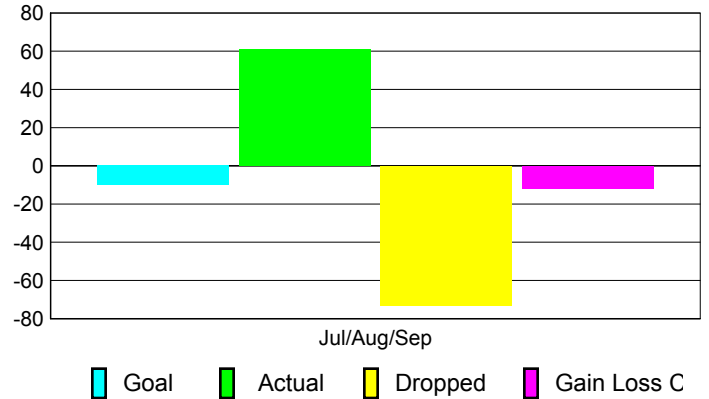

Membership Results 2010-2011

Goal, New, Dropped, Gain/Loss